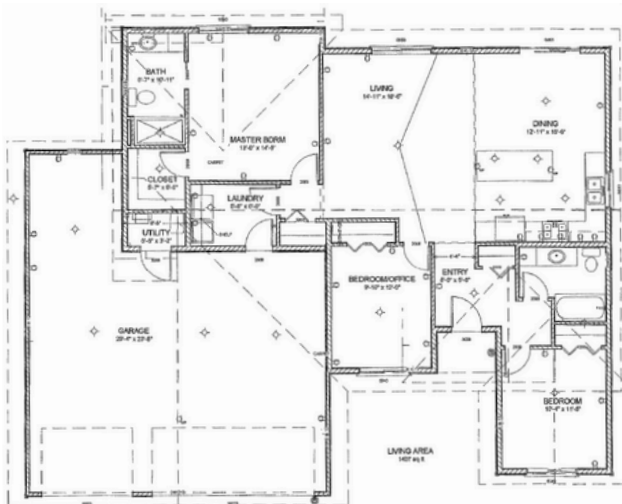

LONGVIEW MODEL

BACK VIEW

PRICE INCLUDING LOT STARTING AT: \$395,000

PLAN FEATURES

- 3 BEDROOMS
- 2 BATHROOMS
- BACK PATIO
- 3 CAR EXTENDED GARAGE
- LIVING AREA 1,407 SQ FT
- OPEN LAYOUT
- PRIMARY BATH & WALK-IN CLOSET
- IN-FLOOR HEAT
- ON-DEMAND HOT WATER

**Floor plans and pricing are subject to change.*

DO NOT REPRODUCE THESE PLANS WITHOUT PERMISSION

PAGE OF
REVISION NO:
DATE:

SCALE: 1/4" = 1' 0" UNLESS NOTED
MAIN LEVEL PLAN